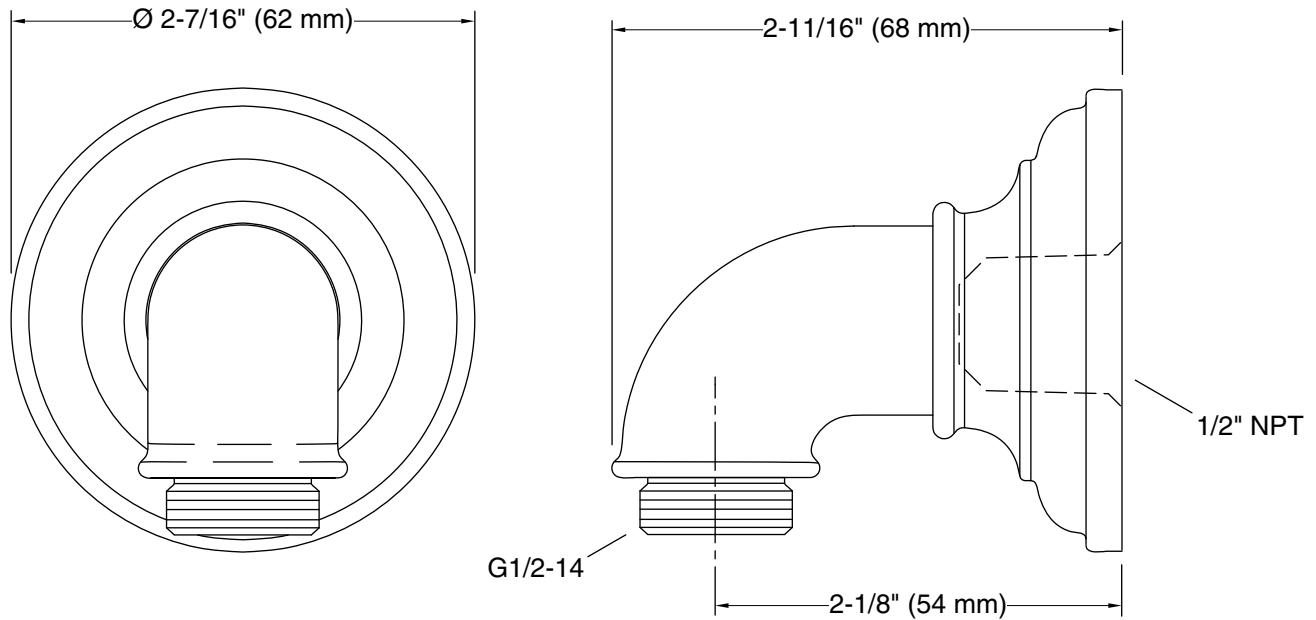

Technical Information

All product dimensions are nominal.

Notes

Install this product according to the installation instructions.